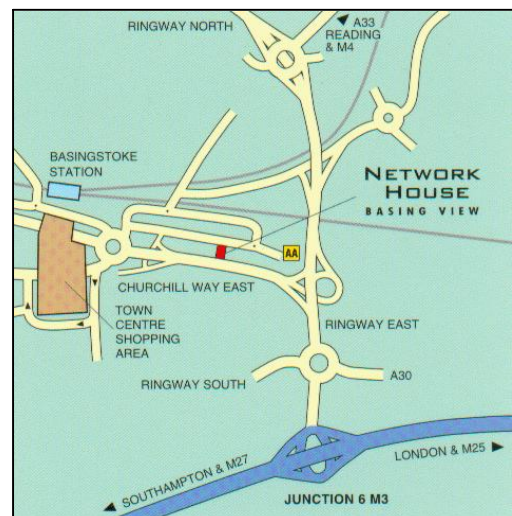

By Train

Network House is a 5-minute walk from Basingstoke Station, which has frequent connections to London and the South Coast.

By Air

Basingstoke is approximately 50 minutes drive from London Heathrow and 1.5 hours from Gatwick. From both airports proceed to junction 12 (M3) on the M25 and then follow the directions "By Road from M3" above.